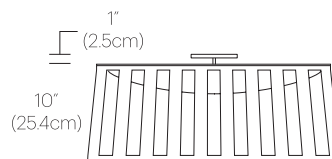

PACKAGING WEIGHT AND DIMENSIONS

Solis Drum 24:	11LBS	26" X 26" X 6"
	5KGS	61cm X 61cm X 15cm
Solis Drum 36:	16.4LBS	38" X 38" X 8"
	7.5KGS	96.5cm X 96.5cm X 20.3cm

NOTES

Custom requests can be considered on volume orders