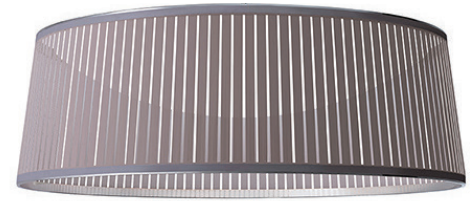

SOLIS DRUM 24/36

DESCRIPTION

The new Solis Drum Pendant is the latest addition to the elegant Solis suspension family. Featuring a uniquely engaging blend of light and shadow, Solis Drum is made of laser cut polyester fabric combined with an aluminum top and bottom ring construction that allows the shade to hang under tension. Solis Drum also employs a stunning LED dome diffuser that spans across the full diameter of the top ring, radiating light down and sideways to cast shimmering warm patterns onto the space that surrounds it. The effect is a sense of weightlessness that invites a new kind of relationship with the light source. Perfect over a dining table, an entryway or in large groupings.

Luminosity: 2500 Lumens (24"), 5600 Lumens (36")

Luminaire efficacy: 71 Lumens/Watt

Color Rendition Index: 85 CRI

50K hour lifespan

Cable length: 10' (305cm) (Field Cuttable)

CERTIFICATIONS

PRODUCT CODES

Solis Drum 24 (White):	SOLI DR 24 WHT
Solis Drum 24 (Black):	SOLI DR 24 BLK
Solis Drum 24 (Silver):	SOLI DR 24 SLV
Solis Drum 36 (White):	SOLI DR 36 WHT
Solis Drum 36 (Black):	SOLI DR 36 BLK
Solis Drum 36 (Silver):	SOLI DR 36 SLV

3000K, 3500k and other color temperatures available upon request

FINISHES

WHITE

BLACK

SILVER

DIMENSIONS

SOLIS DRUM 24

SOLIS DRUM 36

SOLIS DRUM FLUSH 24/36

DESCRIPTION

The new Solis Drum Pendant is the latest addition to the elegant Solis suspension family. Featuring a uniquely engaging blend of light and shadow, Solis Drum is made of laser cut polyester fabric combined with an aluminum top and bottom ring construction that allows the shade to hang under tension. Solis Drum also employs a stunning LED dome diffuser that spans across the full diameter of the top ring, radiating light down and sideways to cast shimmering warm patterns onto the space that surrounds it. The effect is a sense of weightlessness that invites a new kind of relationship with the light source. Perfect over a dining table, an entryway or in large groupings.