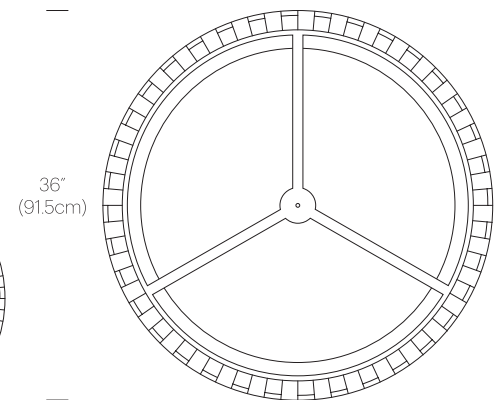

Luminosity: 2500 Lumens (24"), 5600 Lumens (36")

Luminaire efficacy: 71 Lumens/Watt

Color Rendition Index: 85 CRI

50K hour lifespan

Cable length: 10' (305cm) (Field Cuttable)

CERTIFICATIONS

PRODUCT CODES

Solis Drum 24 (White):	SOLI DR 24 WHT
Solis Drum 24 (Black):	SOLI DR 24 BLK
Solis Drum 24 (Silver):	SOLI DR 24 SLV
Solis Drum 36 (White):	SOLI DR 36 WHT
Solis Drum 36 (Black):	SOLI DR 36 BLK
Solis Drum 36 (Silver):	SOLI DR 36 SLV

PACKAGING WEIGHT AND DIMENSIONS

Solis Drum 24:	11LBS	26" X 26" X 6"
	5KGS	61cm X 61cm X 15cm
Solis Drum 36:	16.4LBS	38" X 38" X 8"
	7.5KGS	96.5cm X 96.5cm X 20.3cm

NOTES

Custom requests can be considered on volume orders

3000K, 3500k and other color temperatures available upon request

FINISHES

WHITE

BLACK

SILVER

DIMENSIONS

SOLIS DRUM 24

SOLIS DRUM 36