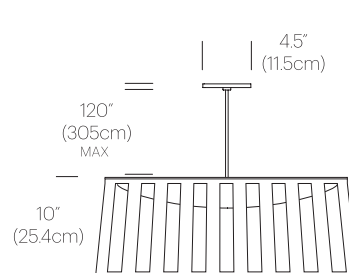

SOLIS DRUM 24/36

DESCRIPTION

The new Solis Drum Pendant is the latest addition to the elegant Solis suspension family. Featuring a uniquely engaging blend of light and shadow, Solis Drum is made of laser cut polyester fabric combined with an aluminum top and bottom ring construction that allows the shade to hang under tension. Solis Drum also employs a stunning LED dome diffuser that spans across the full diameter of the top ring, radiating light down and sideways to cast shimmering warm patterns onto the space that surrounds it. The effect is a sense of weightlessness that invites a new kind of relationship with the light source. Perfect over a dining table, an entryway or in large groupings.

FIXTURE TYPE

Pendant

LIGHT SOURCE

High-output LED array

LIGHT CONTROL

Hard-wired, dimmable

Compatible with TRIAC/ELV dimmers

(0-10V dimming available upon request)

FEATURES

Ships flat-packed

Full-range dim with ELV dimmers

Fire retardant polyester fabric

SPECIFICATIONS

Voltage: 120-277V 50-60Hz

Power Consumption: 35W (24"), 80W (36")

Color Temperature: 2700K

Luminosity: 2500 Lumens (24"), 5600 Lumens (36")

Luminaire efficacy: 71 Lumens/Watt

Color Rendition Index: 85 CRI

50K hour lifespan

Cable length: 10' (305cm) (Field Cuttable)

CERTIFICATIONS

PRODUCT CODES

Solis Drum 24 (White):	SOLI DR 24 WHT
Solis Drum 24 (Black):	SOLI DR 24 BLK
Solis Drum 24 (Silver):	SOLI DR 24 SLV
Solis Drum 36 (White):	SOLI DR 36 WHT
Solis Drum 36 (Black):	SOLI DR 36 BLK
Solis Drum 36 (Silver):	SOLI DR 36 SLV

PACKAGING WEIGHT AND DIMENSIONS

Solis Drum 24:	11LBS	26" X 26" X 6"
	5KGS	61cm X 61cm X 15cm
Solis Drum 36:	16.4LBS	38" X 38" X 8"
	7.5KGS	96.5cm X 96.5cm X 20.3cm

NOTES

Custom requests can be considered on volume orders

3000K, 3500k and other color temperatures available upon request

FINISHES