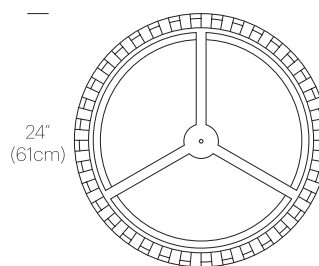

Luminosity: 2500 Lumens (24"), 5600 Lumens (36")

Luminaire efficacy: 71 Lumens/Watt

Color Rendition Index: 85 CRI

50K hour lifespan

Cable length: 10' (305cm) (Field Cuttable)

CERTIFICATIONS

PRODUCT CODES

Solis Drum 24 (White):	SOLI DR 24 WHT
Solis Drum 24 (Black):	SOLI DR 24 BLK
Solis Drum 24 (Silver):	SOLI DR 24 SLV
Solis Drum 36 (White):	SOLI DR 36 WHT
Solis Drum 36 (Black):	SOLI DR 36 BLK
Solis Drum 36 (Silver):	SOLI DR 36 SLV

PACKAGING WEIGHT AND DIMENSIONS

Solis Drum 24:	11LBS	26" X 26" X 6"
	5KGS	61cm X 61cm X 15cm
Solis Drum 36:	16.4LBS	38" X 38" X 8"
	7.5KGS	96.5cm X 96.5cm X 20.3cm

NOTES

Custom requests can be considered on volume orders

SILVER

DIMENSIONS

SOLIS DRUM 24

SOLIS DRUM 36

PRODUCT CODES

Solis Drum 24 (White):	SOLI DR FSH 24 WHT
Solis Drum 24 (Black):	SOLI DR FSH 24 BLK
Solis Drum 24 (Silver):	SOLI DR FSH 24 SLV
Solis Drum 36 (White):	SOLI DR FSH 36 WHT
Solis Drum 36 (Black):	SOLI DR FSH 36 BLK
Solis Drum 36 (Silver):	SOLI DR FSH 36 SLV