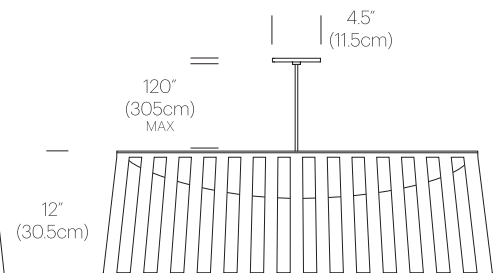

SOLIS DRUM 24/36

DESCRIPTION

The new Solis Drum Pendant is the latest addition to the elegant Solis suspension family. Featuring a uniquely engaging blend of light and shadow, Solis Drum is made of laser cut polyester fabric combined with an aluminum top and bottom ring construction that allows the shade to hang under tension. Solis Drum also employs a stunning LED dome diffuser that spans across the full diameter of the top ring, radiating light down and sideways to cast shimmering warm patterns onto the space that surrounds it. The effect is a sense of weightlessness that invites a new kind of relationship with the light source. Perfect over a dining table, an entryway or in large groupings.

FIXTURE TYPE

Pendant

LIGHT SOURCE

High-output LED array

LIGHT CONTROL

Hard-wired, dimmable

Compatible with TRIAC/ELV dimmers

(0-10V dimming available upon request)

FEATURES

Ships flat-packed

Full-range dim with ELV dimmers

Fire retardant polyester fabric

SPECIFICATIONS

Voltage: 120-277V 50-60Hz

Power Consumption: 35W (24"), 80W (36")

Color Temperature: 2700K

Luminosity: 2500 Lumens (24"), 5600 Lumens (36")

Luminaire efficacy: 71 Lumens/Watt

Color Rendition Index: 85 CRI

50K hour lifespan

Cable length: 10' (305cm) (Field Cuttable)

CERTIFICATIONS

PRODUCT CODES

Solis Drum 24 (White):	SOLI DR 24 WHT
Solis Drum 24 (Black):	SOLI DR 24 BLK
Solis Drum 24 (Silver):	SOLI DR 24 SLV
Solis Drum 36 (White):	SOLI DR 36 WHT
Solis Drum 36 (Black):	SOLI DR 36 BLK
Solis Drum 36 (Silver):	SOLI DR 36 SLV

PACKAGING WEIGHT AND DIMENSIONS

Solis Drum 24:	11LBS	26" X 26" X 6"
	5KGS	61cm X 61cm X 15cm
Solis Drum 36:	16.4LBS	38" X 38" X 8"
	7.5KGS	96.5cm X 96.5cm X 20.3cm

NOTES

Custom requests can be considered on volume orders

3000K, 3500k and other color temperatures available upon request

FINISHES