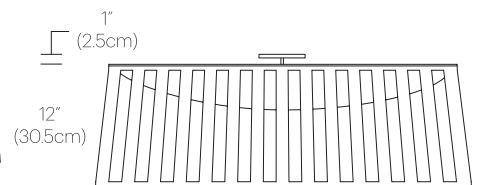

PACKAGING WEIGHT AND DIMENSIONS

Solis Drum 24:	11LBS	26" X 26" X 6"
	5KGS	61cm X 61cm X 15cm
Solis Drum 36:	16.4LBS	38" X 38" X 8"
	7.5KGS	96.5cm X 96.5cm X 20.3cm

NOTES

Custom requests can be considered on volume orders