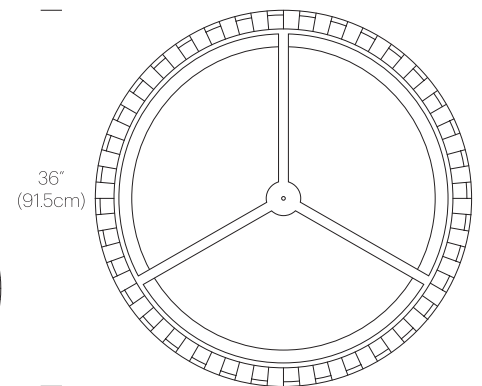

Luminosity: 2500 Lumens (24"), 5600 Lumens (36")

Luminaire efficacy: 71 Lumens/Watt

Color Rendition Index: 85 CRI

50K hour lifespan

Cable length: 10' (305cm) (Field Cuttable)

CERTIFICATIONS

PRODUCT CODES

Solis Drum 24 (White):	SOLI DR 24 WHT
Solis Drum 24 (Black):	SOLI DR 24 BLK
Solis Drum 24 (Silver):	SOLI DR 24 SLV
Solis Drum 36 (White):	SOLI DR 36 WHT
Solis Drum 36 (Black):	SOLI DR 36 BLK
Solis Drum 36 (Silver):	SOLI DR 36 SLV

PACKAGING WEIGHT AND DIMENSIONS

Solis Drum 24:	11LBS	26" X 26" X 6"
	5KGS	61cm X 61cm X 15cm
Solis Drum 36:	16.4LBS	38" X 38" X 8"
	7.5KGS	96.5cm X 96.5cm X 20.3cm

NOTES

Custom requests can be considered on volume orders

SILVER

DIMENSIONS

SOLIS DRUM 24

SOLIS DRUM 36

PRODUCT CODES

Solis Drum 24 (White):	SOLI DR FSH 24 WHT
Solis Drum 24 (Black):	SOLI DR FSH 24 BLK
Solis Drum 24 (Silver):	SOLI DR FSH 24 SLV
Solis Drum 36 (White):	SOLI DR FSH 36 WHT
Solis Drum 36 (Black):	SOLI DR FSH 36 BLK
Solis Drum 36 (Silver):	SOLI DR FSH 36 SLV