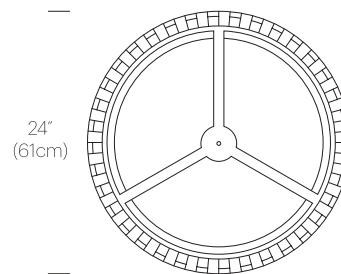

Luminosity: 2500 Lumens (24"), 5600 Lumens (36")

Luminaire efficacy: 71 Lumens/Watt

Color Rendition Index: 85 CRI

50K hour lifespan

Cable length: 10' (305cm) (Field Cuttable)

CERTIFICATIONS

PRODUCT CODES

Solis Drum 24 (White):	SOLI DR 24 WHT
Solis Drum 24 (Black):	SOLI DR 24 BLK
Solis Drum 24 (Silver):	SOLI DR 24 SLV
Solis Drum 36 (White):	SOLI DR 36 WHT
Solis Drum 36 (Black):	SOLI DR 36 BLK
Solis Drum 36 (Silver):	SOLI DR 36 SLV

PACKAGING WEIGHT AND DIMENSIONS

Solis Drum 24:	11LBS	26" X 26" X 6"
	5KGS	61cm X 61cm X 15cm
Solis Drum 36:	16.4LBS	38" X 38" X 8"
	7.5KGS	96.5cm X 96.5cm X 20.3cm

NOTES

Custom requests can be considered on volume orders

3000K, 3500k and other color temperatures available upon request

FINISHES

WHITE

BLACK

SILVER

DIMENSIONS

SOLIS DRUM 24

SOLIS DRUM 36